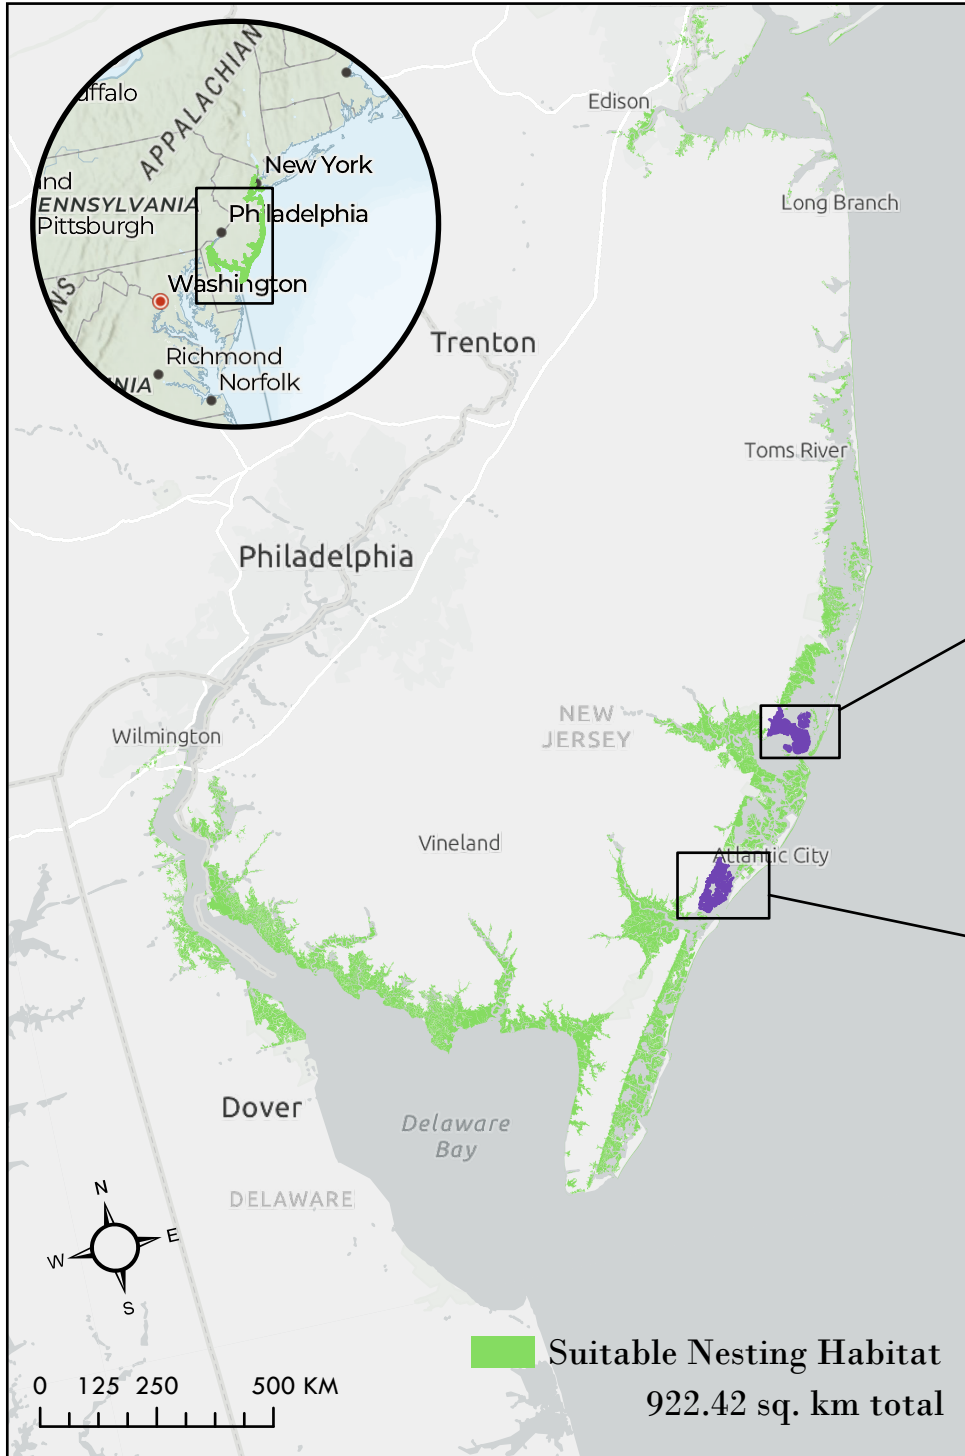

Suitable Nesting Habitats for *M. terrapin* in New Jersey

*Road buffer is suitable nesting habitat area minus a buffer of varying distances from the road.