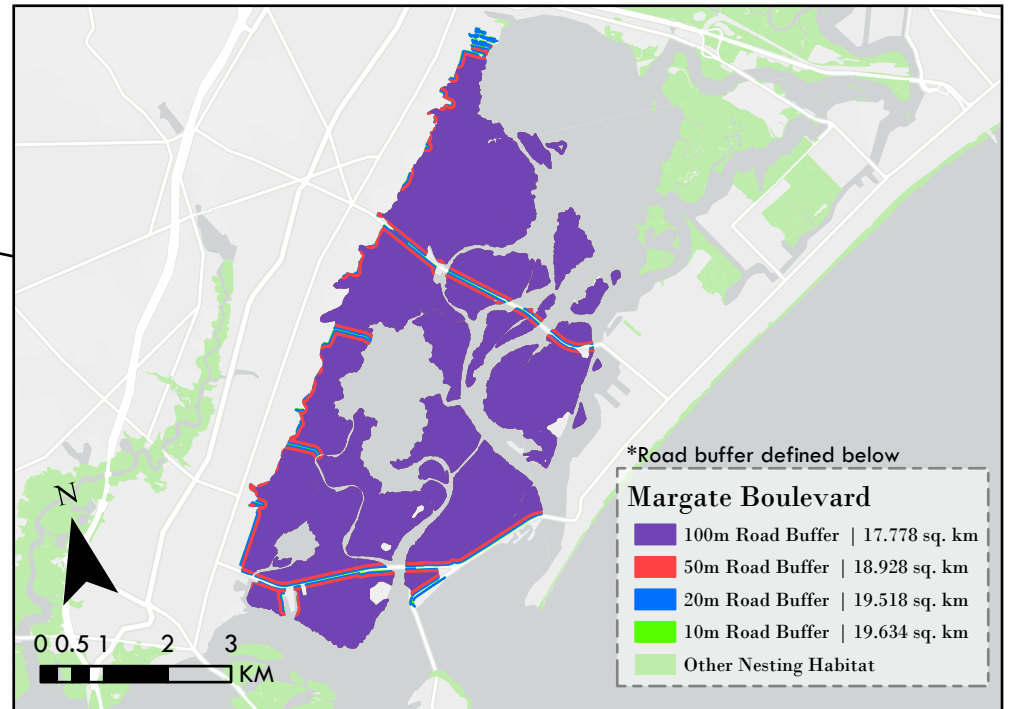

Suitable Nesting Habitats for *M. terrapin* in New Jersey

*Road buffer is suitable nesting habitat area minus a buffer of varying distances from the road.