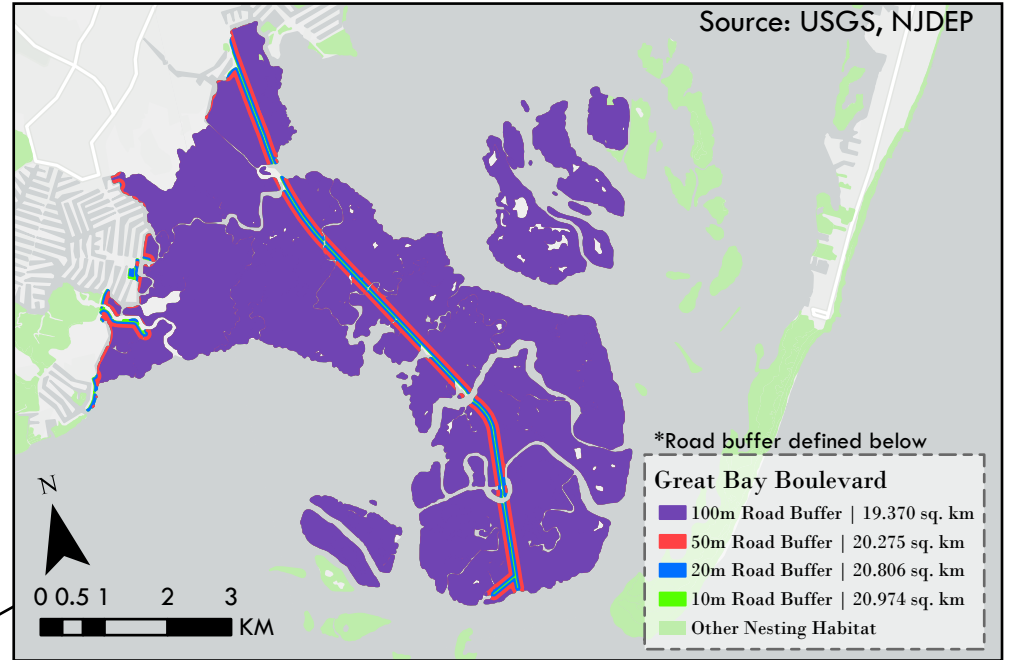

Suitable Nesting Habitats for *M. terrapin* in New Jersey

*Road buffer is suitable nesting habitat area minus a buffer of varying distances from the road.